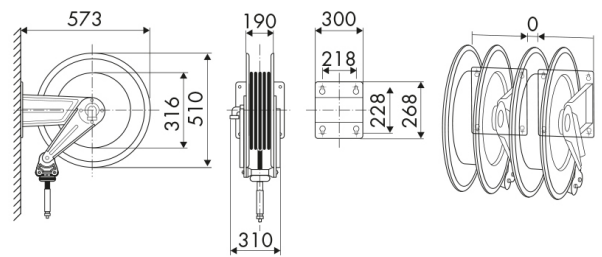

ART. 8542.100

Fixed hose reel, stainless steel AISI 304, s.540, for air-water, 20 bar, without hose. Inlet-outlet G 1" (f)

Features

Pressure
Compatible fluids
Swivel joint
Seals
Characteristic
Material
Couplings
Hose
Ø and hose length
Inlet
Outlet
Reel flow path

Value

20 bar
air - water
brass
Viton®
fixed
AISI 304 stainless steel
-
-
-
G 1" (f)
G 1" (f)
brass - AISI 304 stainless steel

RAASM S.p.A.

via Marangoni 33, 36022 - S. Zeno di Cassola (VI) - ITALY
Tel. 0039 0424 571111 - Fax. 0039 0424 571135