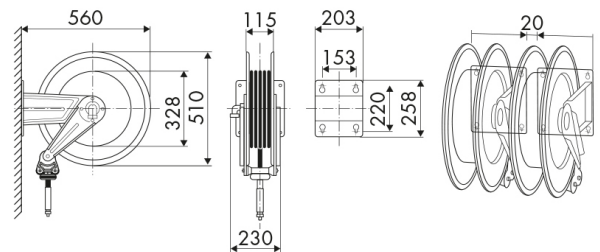

## ART. 8530.416

Fixed hose reel, s.530, for oil and similar, 100 bar, with black rubber hose 12 m,  $\varnothing$  3/4"

### Features

Pressure  
Compatible fluids  
Swivel joint  
Seals  
Characteristic  
Material  
Couplings  
Hose  
 $\varnothing$  and hose length  
Inlet  
Outlet  
Reel flow path

### Value

100 bar  
water max 130 °C - oil and similar products  
zinc plated steel  
polyurethane  
fixed  
painted steel  
zinc plated steel  
p/n 997.3312  
 $\varnothing$  3/4" - 12 m  
G 3/4" (f)  
G 3/4" (m)  
zinc plated steel