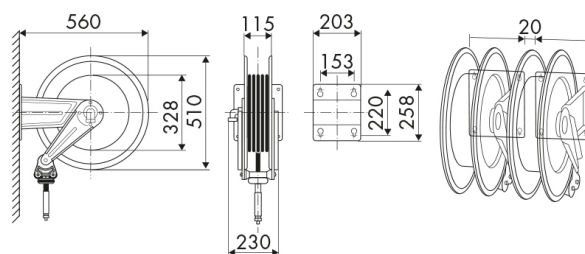

ART. 8530.352

Fixed hose reel, s.530, for hot water, 200 bar, with black rubber hose 25 m, \varnothing 3/8"

Features

Pressure
Compatible fluids
Swivel joint
Seals
Characteristic
Material
Couplings
Hose
 \varnothing and hose length
Inlet
Outlet
Reel flow path

Value

400 bar
water max 130 °C
AISI 304 stainless steel
Teflon®
fixed
painted steel
zinc plated steel
p/n 995.825
 \varnothing 3/8" - 25 m
G 3/8" (f)
G 3/8" (f)
AISI 304 stainless steel - zinc plated steel