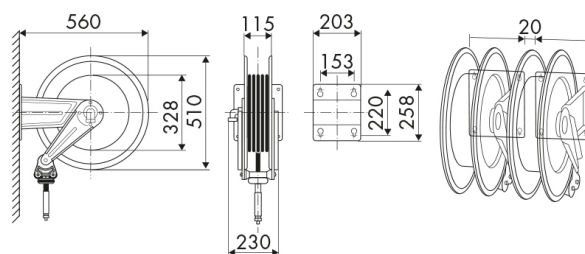

ART. 8530.351

Fixed hose reel, s.530, for hot water, 200 bar, with black rubber hose 20 m, \varnothing 3/8"

Features

Pressure
Compatible fluids
Swivel joint
Seals
Characteristic
Material
Couplings
Hose
 \varnothing and hose length
Inlet
Outlet
Reel flow path

Value

400 bar
water max 130 °C
AISI 304 stainless steel
Teflon®
fixed
painted steel
zinc plated steel
p/n 995.820
 \varnothing 3/8" - 20 m
G 3/8" (f)
G 3/8" (f)
AISI 304 stainless steel - zinc plated steel