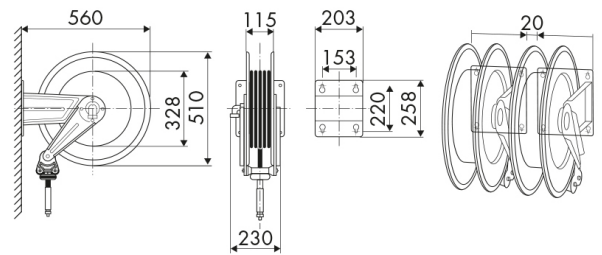

ART. 8530.302

Fixed hose reel, s.530, for hot water, 200 bar, with black rubber hose 25 m, \varnothing 3/8"

Features

Pressure
Compatible fluids
Swivel joint
Seals
Characteristic
Material
Couplings
Hose
 \varnothing and hose length
Inlet
Outlet
Reel flow path

Value

200 bar
water max 130 °C
AISI 304 stainless steel
Viton®
fixed
painted steel
zinc plated steel
p/n 995.525
 \varnothing 3/8" - 25 m
G 3/8" (f)
G 3/8" (f)
AISI 304 stainless steel - zinc plated steel