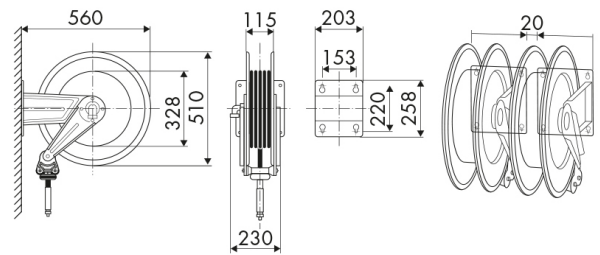

## ART. 8530.301

Fixed hose reel, s.530, for hot water, 200 bar, with black rubber hose 20 m,  $\varnothing$  3/8"

### Features

Pressure  
Compatible fluids  
Swivel joint  
Seals  
Characteristic  
Material  
Couplings  
Hose  
 $\varnothing$  and hose length  
Inlet  
Outlet  
Reel flow path

### Value

200 bar  
water max 130 °C  
AISI 304 stainless steel  
Viton®  
fixed  
painted steel  
zinc plated steel  
p/n 995.520  
 $\varnothing$  3/8" - 20 m  
G 3/8" (f)  
G 3/8" (f)  
AISI 304 stainless steel - zinc plated steel