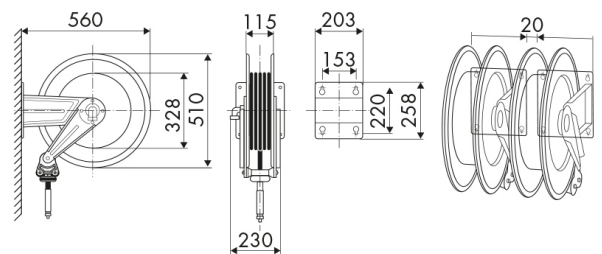

ART. 8530.201

Fixed hose reel, s.530, for hot water, 100 bar, with black rubber hose 20 m, \varnothing 1/2"

Features

Pressure
Compatible fluids
Swivel joint
Seals
Characteristic
Material
Couplings
Hose
 \varnothing and hose length
Inlet
Outlet
Reel flow path

Value

100 bar
water max 130 °C
AISI 304 stainless steel
Viton®
fixed
painted steel
zinc plated steel
p/n 996.321
 \varnothing 1/2" - 20 m
G 1/2" (f)
G 1/2" (m)
AISI 304 stainless steel - zinc plated steel