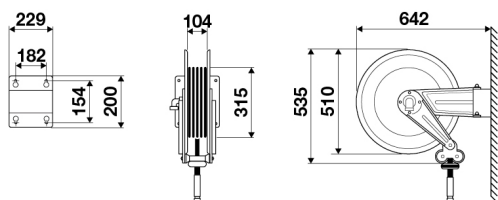

Overall dimensions

RAASM SpA

via Marangoni 33, 36022 - S. Zeno di Cassola (VI) - ITALIA
Tel. 0039 0424 571111 - Fax. 0039 0424 571135

info@raasm.com - www.raasm.com

Copyright © 2020 All rights reserved to RAASM S.p.A.