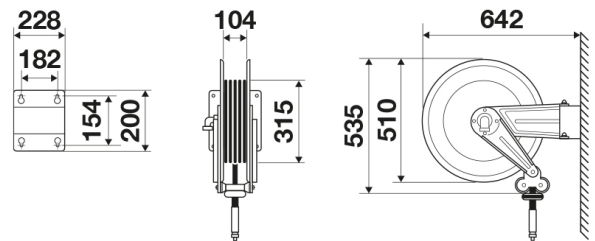

## ART. 8520.402

Swivelling hose reel, s.520, for oil and similar, 150 bar,  
with black rubber hose 25 m,  $\varnothing$  1/2"

### Features

Pressure  
Compatible fluids  
Swivel joint  
Seals  
Characteristic  
Material  
Couplings  
Hose  
 $\varnothing$  and hose length  
Inlet  
Outlet  
Reel flow path

### Value

150 bar  
oil and similar products  
zinc plated steel  
polyurethane  
swivelling  
painted steel  
zinc plated steel  
p/n 996.325  
 $\varnothing$  1/2" - 25 m  
G 1/2" (f)  
G 1/2" (m)  
zinc plated steel