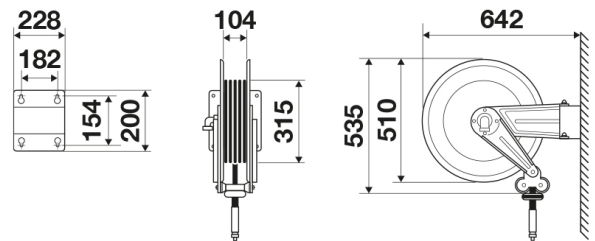

## ART. 8520.401

Swivelling hose reel, s.520, for oil and similar, 150 bar,  
with black rubber hose 20 m,  $\varnothing$  1/2"

### Features

Pressure  
Compatible fluids  
Swivel joint  
Seals  
Characteristic  
Material  
Couplings  
Hose  
 $\varnothing$  and hose length  
Inlet  
Outlet  
Reel flow path

### Value

150 bar  
oil and similar products  
zinc plated steel  
polyurethane  
swivelling  
painted steel  
zinc plated steel  
p/n 996.320  
 $\varnothing$  1/2" - 20 m  
G 1/2" (f)  
G 1/2" (m)  
zinc plated steel