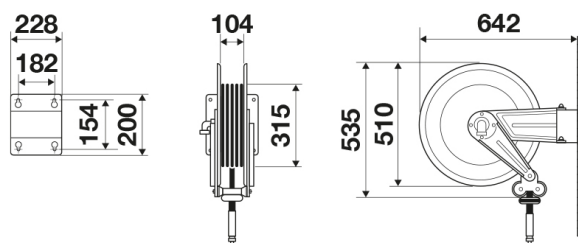

ART. 8520.352

Swivelling hose reel, s.520, for hot water, 400 bar, with black rubber hose 25 m, \varnothing 3/8"

Features

Pressure
Compatible fluids
Swivel joint
Seals
Characteristic
Material
Couplings
Hose
 \varnothing and hose length
Inlet
Outlet
Reel flow path

Value

400 bar
water max 130 °C
AISI 304 stainless steel
Teflon®
swivelling
painted steel
zinc plated steel
p/n 995.825
 \varnothing 3/8" - 25 m
G 3/8" (f)
G 3/8" (f)
AISI 304 stainless steel - zinc plated steel