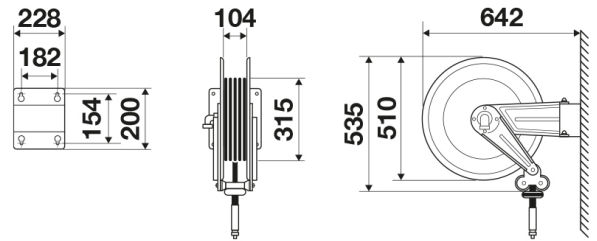

ART. 8520.302

Swivelling hose reel, s.520, for hot water, 200 bar, with black rubber hose 25 m, \varnothing 3/8"

Features

Pressure
Compatible fluids
Swivel joint
Seals
Characteristic
Material
Couplings
Hose
 \varnothing and hose length
Inlet
Outlet
Reel flow path

Value

200 bar
water max 130 °C
AISI 304 stainless steel
Viton®
swivelling
painted steel
zinc plated steel
p/n 995.525
 \varnothing 3/8" - 25 m
G 3/8" (f)
G 3/8" (f)
AISI 304 stainless steel - zinc plated steel