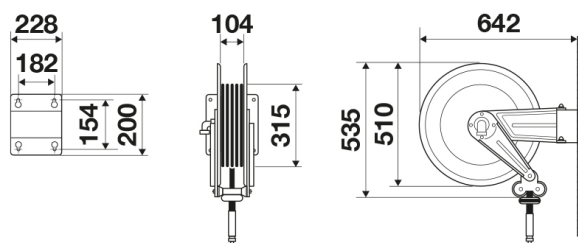

ART. 8520.301

Swivelling hose reel, s.520, for hot water, 200 bar, with black rubber hose 20 m, \varnothing 3/8"

Features

Pressure
Compatible fluids
Swivel joint
Seals
Characteristic
Material
Couplings
Hose
 \varnothing and hose length
Inlet
Outlet
Reel flow path

Value

200 bar
water max 130 °C
AISI 304 stainless steel
Viton®
swivelling
painted steel
zinc plated steel
p/n 995.520
 \varnothing 3/8" - 20 m
G 3/8" (f)
G 3/8" (f)
AISI 304 stainless steel - zinc plated steel