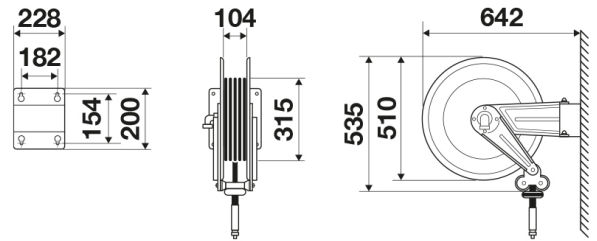

ART. 8520.201

Swivelling hose reel, s.520, for hot water, 100 bar, with black rubber hose 20 m, \varnothing 1/2"

Features

Pressure
Compatible fluids
Swivel joint
Seals
Characteristic
Material
Couplings
Hose
 \varnothing and hose length
Inlet
Outlet
Reel flow path

Value

100 bar
water max 130 °C
AISI 304 stainless steel
Viton®
swivelling
painted steel
zinc plated steel
p/n 996.321
 \varnothing 1/2" - 20 m
G 1/2" (f)
G 1/2" (m)
AISI 304 stainless steel - zinc plated steel