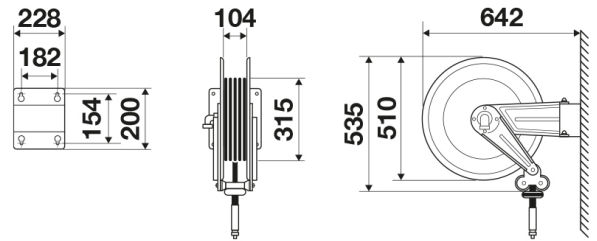

ART. 8520.102

Swivelling hose reel, s.520, for air-water, 20 bar, with black rubber hose 25 m, \varnothing 1/2"

Features

Pressure
Compatible fluids
Swivel joint
Seals
Characteristic
Material
Couplings
Hose
 \varnothing and hose length
Inlet
Outlet
Reel flow path

Value

20 bar
air - water
brass
Viton®
swivelling
painted steel
zinc plated steel
p/n 996.225
 \varnothing 1/2" - 25 m
G 1/2" (f)
G 1/2" (m)
brass - zinc plated steel

RAASM S.p.A.

via Marangoni 33, 36022 - S. Zeno di Cassola (VI) - ITALY
Tel. 0039 0424 571111 - Fax. 0039 0424 571135