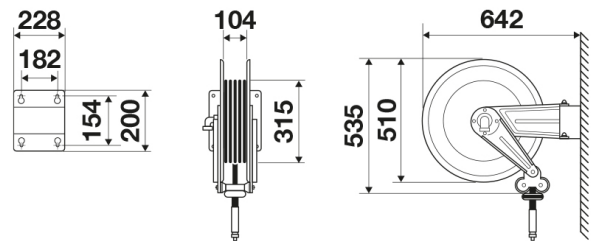

ART. 8520.101

Swivelling hose reel, s.520, for air-water, 20 bar, with black rubber hose 20 m, \varnothing 1/2"

Features

Features	Value
Pressure	20 bar
Compatible fluids	air - water
Swivel joint	brass
Seals	Viton®
Characteristic	swivelling
Material	painted steel
Couplings	zinc plated steel
Hose	p/n 996.220
\varnothing and hose length	\varnothing 1/2" - 20 m
Inlet	G 1/2" (f)
Outlet	G 1/2" (m)
Reel flow path	brass - zinc plated steel