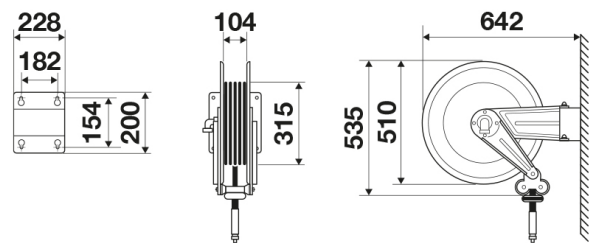

## ART. 8520.100

Swivelling hose reel, s.520, for air-water, 20 bar, without hose. Inlet G 1/2" (f)

Features	Value
Pressure	20 bar
Compatible fluids	air - water
Swivel joint	brass
Seals	Viton®
Characteristic	swivelling
Material	painted steel
Couplings	-
Hose	-
Ø and hose length	-
Inlet	G 1/2" (f)
Outlet	G 1/2" (f)
Reel flow path	brass - zinc plated steel