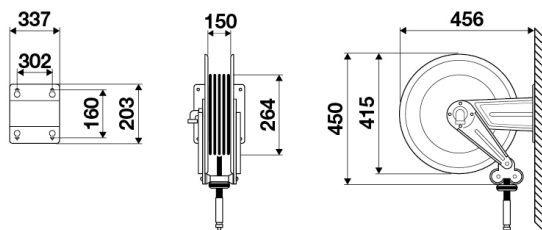

Overall dimensions

RAASM SpA

via Marangoni 33, 36022 - S. Zeno di Cassola (VI) - ITALIA
Tel. 0039 0424 571111 - Fax. 0039 0424 571135

info@raasm.com - www.raasm.com

Copyright © 2020 All rights reserved to RAASM S.p.A.