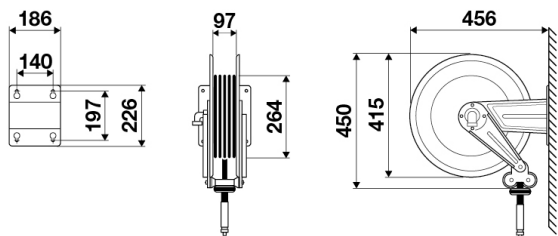

Overall dimensions

RAASM SpA

via Marangoni 33, 36022 - S. Zeno di Cassola (VI) - ITALIA
Tel. 0039 0424 571111 - Fax. 0039 0424 571135

info@raasm.com - www.raasm.com

Copyright © 2020 All rights reserved to RAASM S.p.A.