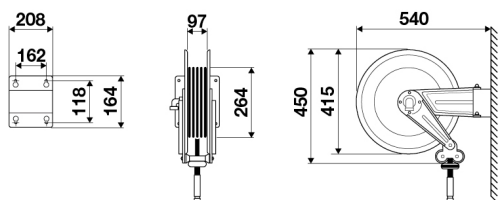

Overall dimensions

RAASM SpA

via Marangoni 33, 36022 - S. Zeno di Cassola (VI) - ITALIA
Tel. 0039 0424 571111 - Fax. 0039 0424 571135

info@raasm.com - www.raasm.com

Copyright © 2020 All rights reserved to RAASM S.p.A.