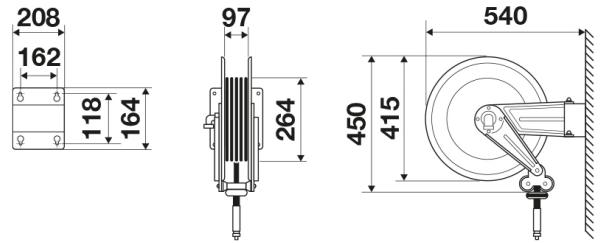

ART. 8420.501

Swivelling hose reel, s.430, for grease, 400 bar, with black rubber hose 12 m, \varnothing 1/4"

Features

Pressure
Compatible fluids
Swivel joint
Seals
Characteristic
Material
Couplings
Hose
 \varnothing and hose length
Inlet
Outlet
Reel flow path

Value

400 bar
grease
zinc plated steel
polyurethane
swivelling
painted steel
zinc plated steel
p/n 993.512
 \varnothing 1/4" - 12 m
G 3/8" (f)
G 1/4" (m)
zinc plated steel

RAASM S.p.A.

via Marangoni 33, 36022 - S. Zeno di Cassola (VI) - ITALY
Tel. 0039 0424 571111 - Fax. 0039 0424 571135