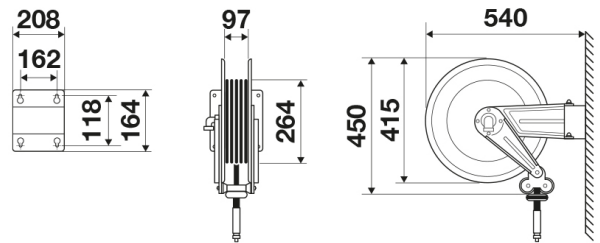

## ART. 8420.401

Swivelling hose reel, s.430, for oil and similar, 150 bar,  
with black rubber hose 10 m,  $\varnothing$  1/2"

### Features

Pressure  
Compatible fluids  
Swivel joint  
Seals  
Characteristic  
Material  
Couplings  
Hose  
 $\varnothing$  and hose length  
Inlet  
Outlet  
Reel flow path

### Value

150 bar  
oil and similar products  
zinc plated steel  
polyurethane  
swivelling  
painted steel  
zinc plated steel  
p/n 996.310  
 $\varnothing$  1/2" - 10 m  
G 1/2" (f)  
G 1/2" (m)  
zinc plated steel