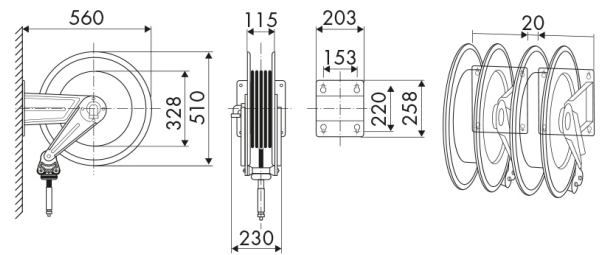

ART. 8530.416/AS

Fixed hose reel, s.430, for suction oil and similar, with black rubber hose 12 m, \varnothing 3/4"

Features

Pressure
Compatible fluids
Swivel joint
Seals
Characteristic
Material
Couplings
Hose
 \varnothing and hose length
Inlet
Outlet
Reel flow path

Value

suction
oil and similar products
zinc plated steel
polyurethane
fixed
painted steel
zinc plated steel
p/n 997.3312
 \varnothing 3/4" - 12 m
G 3/4" (f)
G 3/4" (m)
zinc plated steel

RAASM S.p.A.

via Marangoni 33, 36022 - S. Zeno di Cassola (VI) - ITALY
Tel. 0039 0424 571111 - Fax. 0039 0424 571135